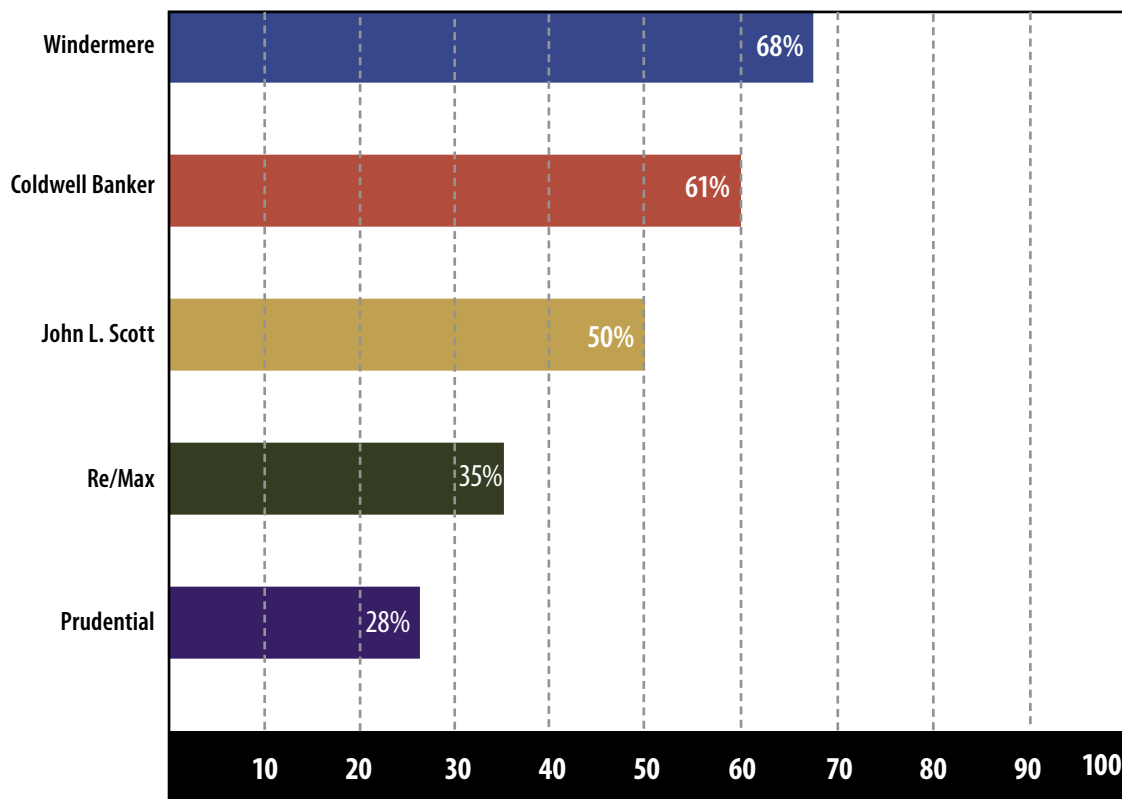

The sign in your yard really does matter. A recent study shows that NWMLS agents in King County are more confident working with a Windermere agent than any other brand.

Percent of respondents indicating they were completely confident in doing a transaction.